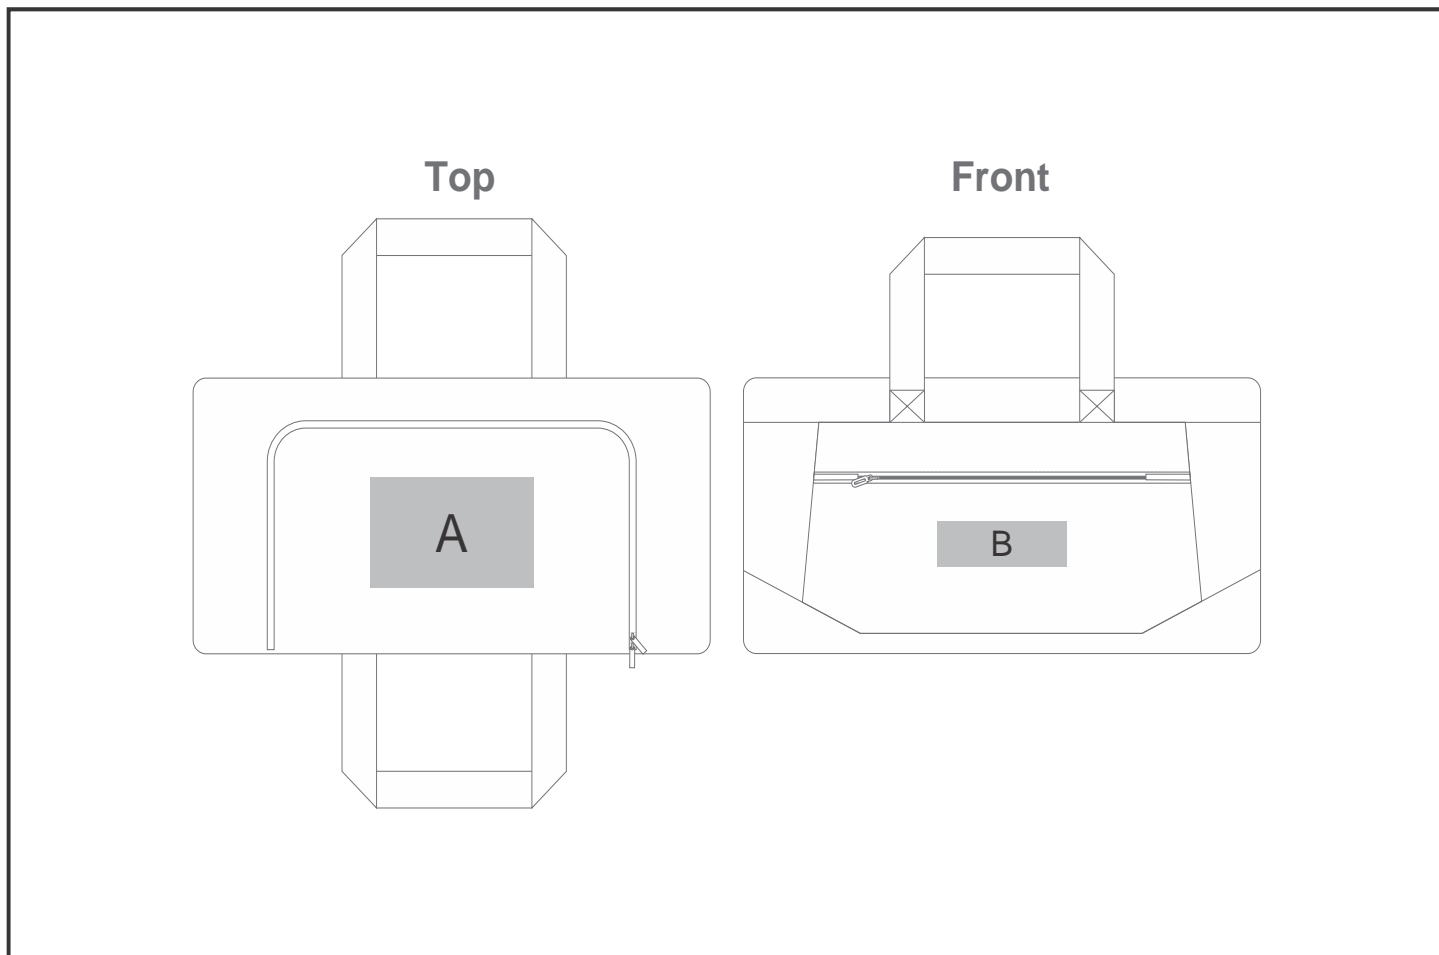

BG-AL-464-B

Altitude Ashford Trolley Bag

Need to know:

- Includes 1-Colour, 1-Position Screen Print (setup fees apply)

- Texture of Item will affect the quality of Screen Print.

- We can not brand the sides.

Branding Options:

| Position | Branding Method (Branding Code) | No. of Colours | Dimension |
|----------|---------------------------------|----------------|-------------------------|
| A | Screen Print (SA) | 1 Colour | 190mm wide x 120mm high |
| B | Screen Print (SA) | 1 Colour | 150mm wide x 50mm high |